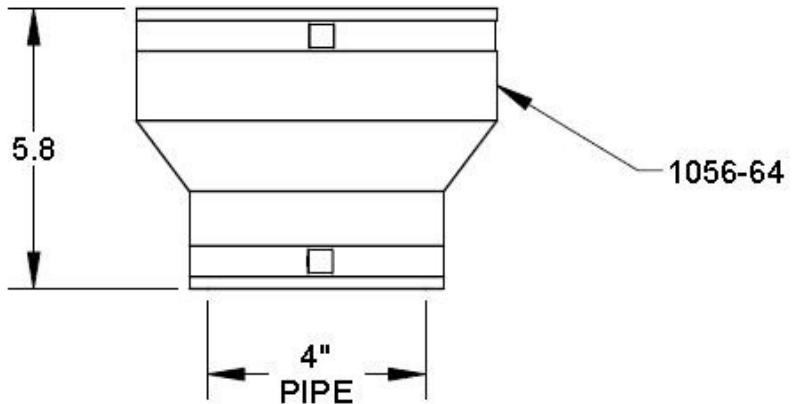

1-877-903-7246

Number 200-OB4	Series CPS200 Bottom Outlet Pro Plus 200
---------------------------------	---

200-OB4 Bottom Outlet

Manufacturer

Specification

JOSAM 200-OB4 BOTTOM OUTLET FOR PRO-PLUS 200C 8" INTERNAL WIDTH TRENCH CHANNELS. MADE WITH PVC MATERIAL AND DESIGNED TO FIT SECURELY IN 200C CHANNELS AND OTHER 200C ACCESSORIES, SUPPLIED BY TRENCH DRAIN SUPPLY.