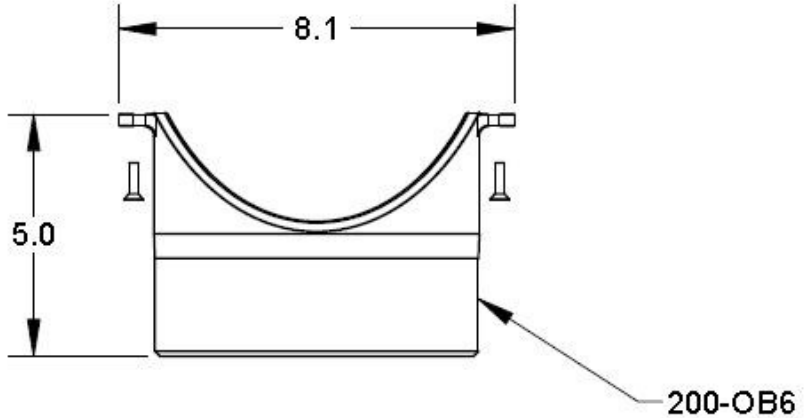

1-877-903-7246

Number 200-OB4	Series CPS200 Bottom Outlet Pro Plus 200
---------------------------------	---

200-OB4 Bottom Outlet

Manufacturer

Specification

JOSAM 200-OB4 BOTTOM OUTLET FOR PRO-PLUS 200C 8" INTERNAL WIDTH TRENCH CHANNELS. MADE WITH PVC MATERIAL AND DESIGNED TO FIT SECURELY IN 200C CHANNELS AND OTHER 200C ACCESSORIES, SUPPLIED BY TRENCH DRAIN SUPPLY.